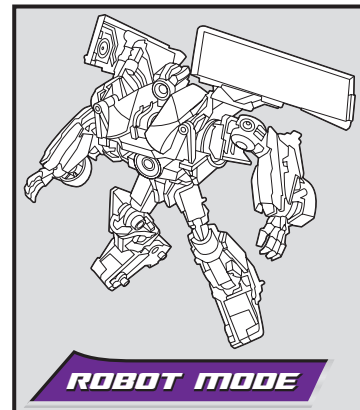

# TRANSFORMERS

AGES 5+  
83000/81057 Asst.

**PAYLOAD**  
DECEPTICON

TRANSFORMERS.COM

NOTE: Some parts are made to detach if excessive force is applied and are designed to be reattached if separation occurs. Adult supervision may be necessary for younger children.

## CHANGING TO ROBOT

REVERSE ORDER OF INSTRUCTIONS  
TO CONVERT BACK INTO VEHICLE.