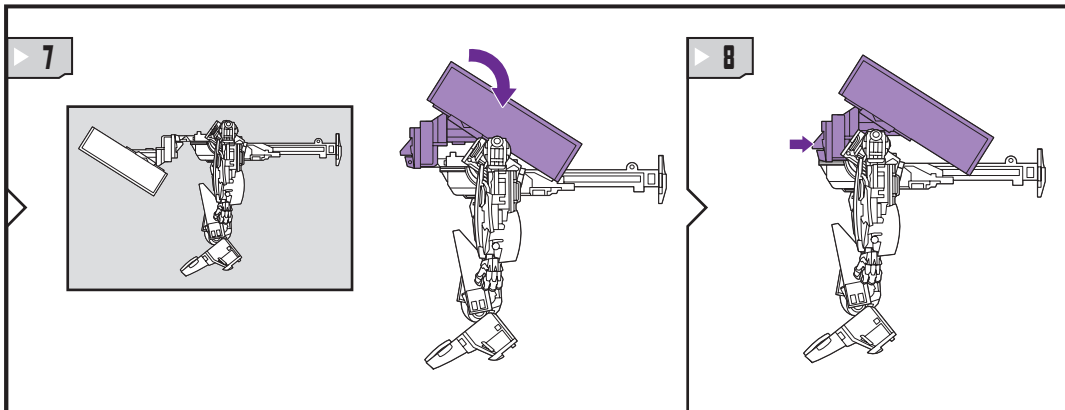

# TRANSFORMERS

AGES 5+  
83000/81057 Asst.

**PAYLOAD**  
DECEPTICON

TRANSFORMERS.COM

NOTE: Some parts are made to detach if excessive force is applied and are designed to be reattached if separation occurs. Adult supervision may be necessary for younger children.

## CHANGING TO ROBOT

REVERSE ORDER OF INSTRUCTIONS  
TO CONVERT BACK INTO VEHICLE.